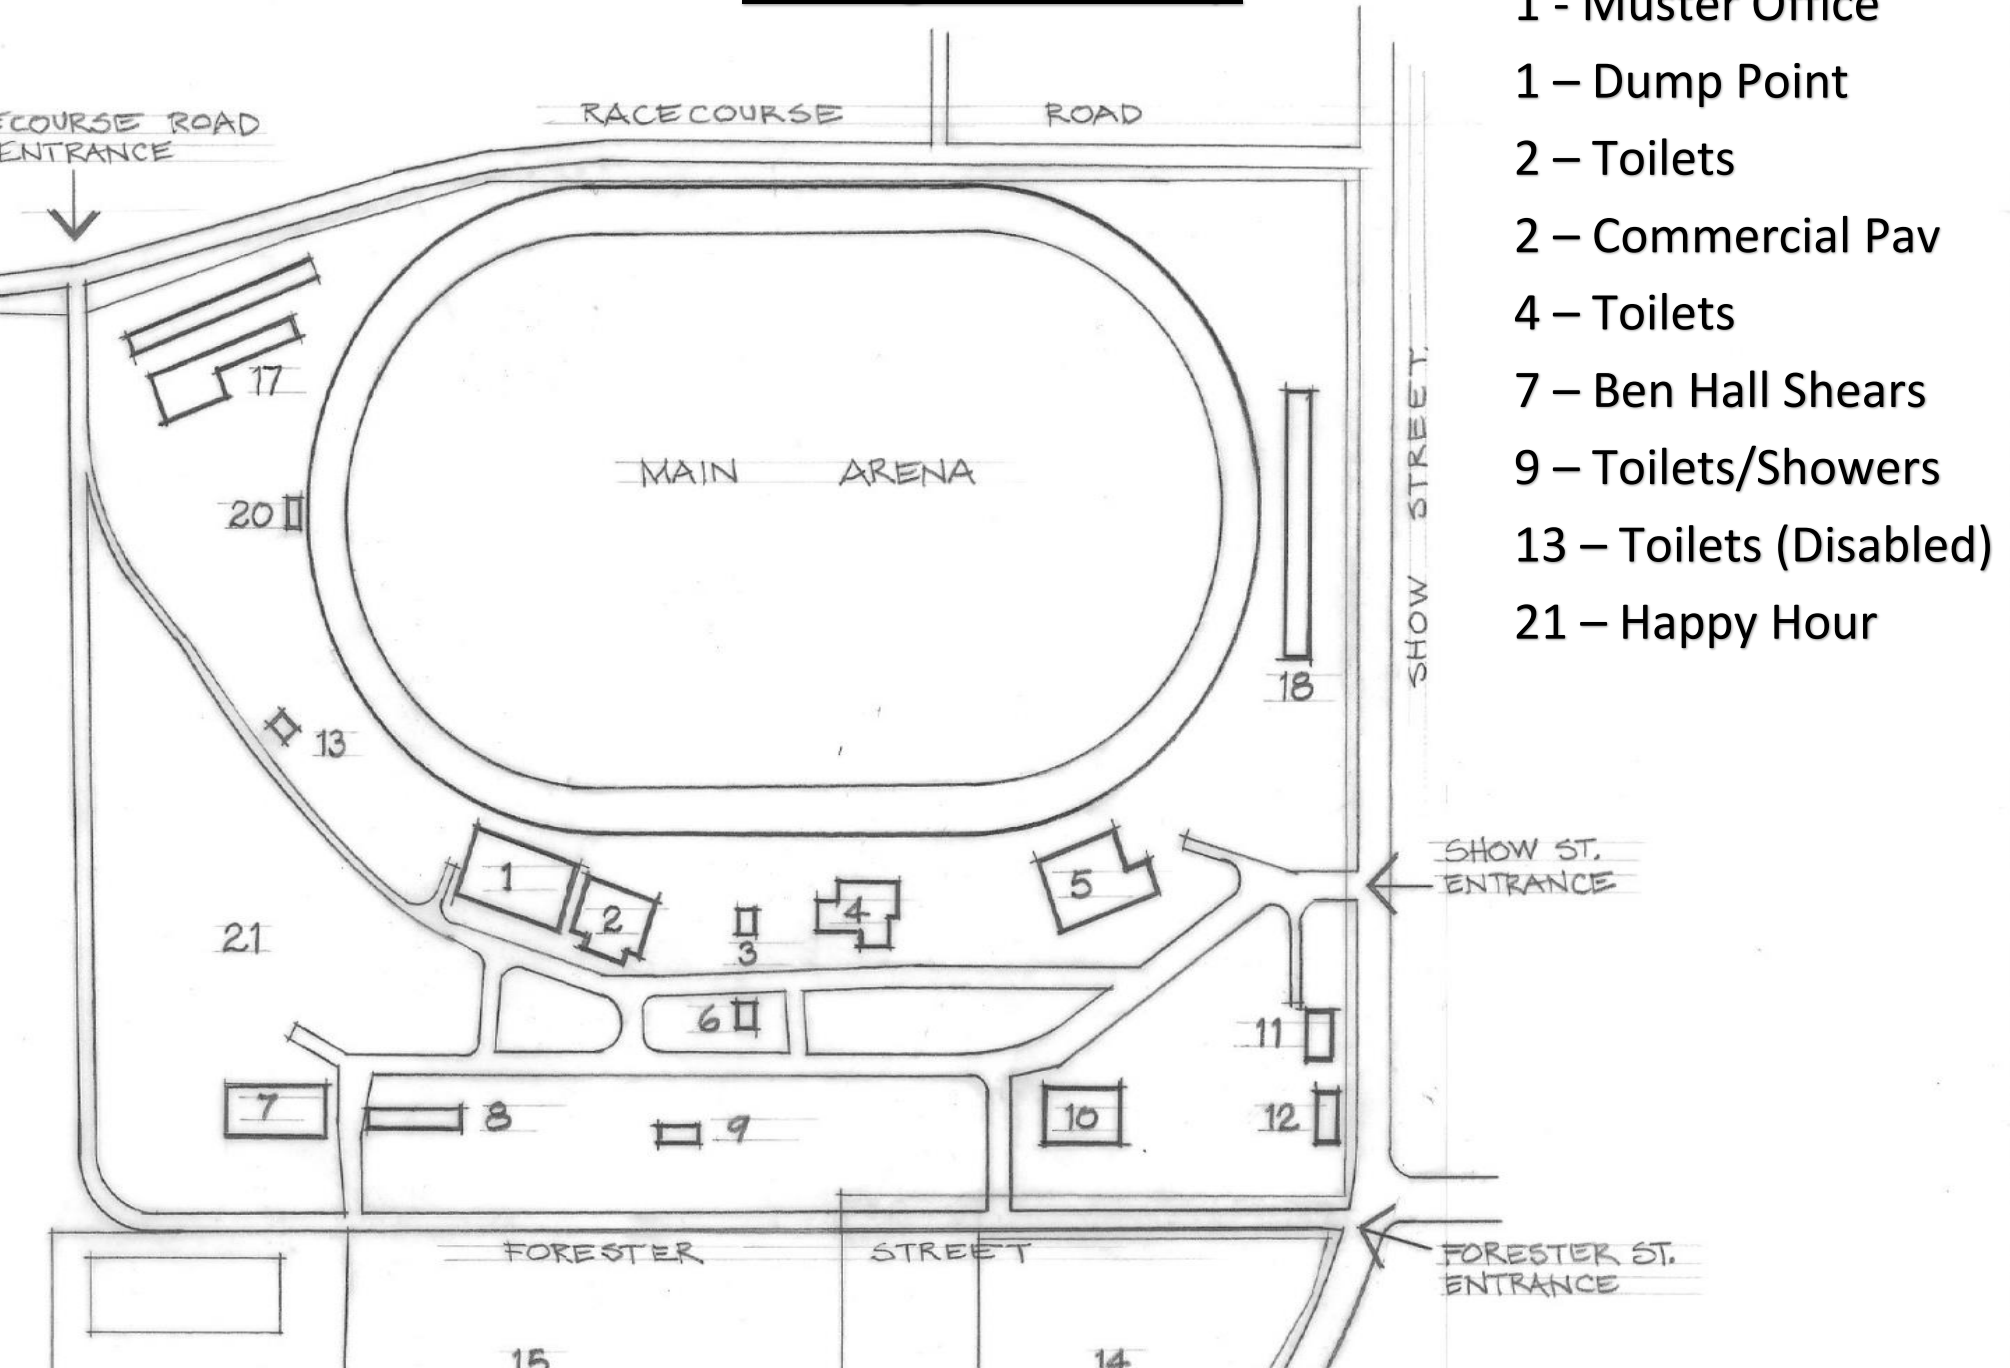

# Showground Map

1 - Muster Office

1 - Dump Point

2 - Toilets

2 - Commercial Pav

4 - Toilets

7 - Ben Hall Shears

9 - Toilets/Showers

13 - Toilets (Disabled)

21 - Happy Hour